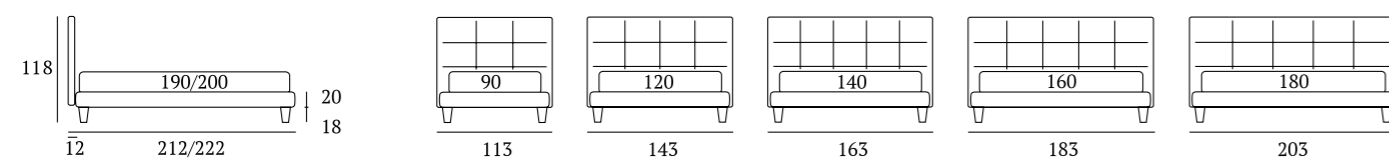

Essential

DI SERIE:
Piede in legno **Cubic** h cm 6 colore wengè

OPTIONAL:
Piede in legno **Cubic**, h cm 6-10, colori bianco, naturale, grigio, wengè
Piede in legno **Classic** h cm 10, colori bianco, naturale, wengè

AS STANDARD:
Cubic wooden foot H 6 cm, colour: wenge

OPTIONALS:
Cubic wooden foot H 6-10 cm, colours: white, natural, grey, wenge
Classic wooden foot H 10 cm, colours: white, natural, wenge

Essential Lift