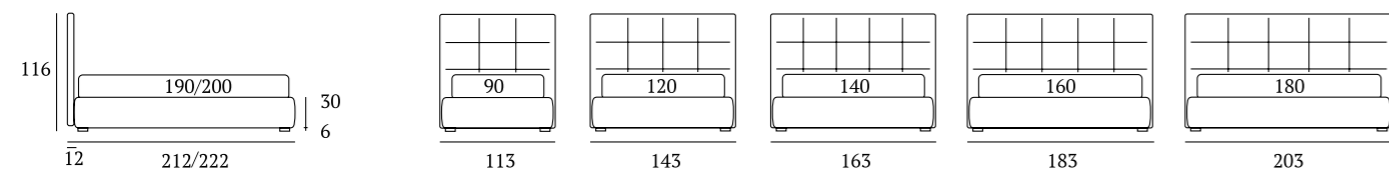

Essential

DI SERIE:
Piede in legno **Cubic** h cm 6 colore wengè

OPTIONAL:
Piede in legno **Cubic**, h cm 6-10, colori bianco, naturale, grigio, wengè
Piede in legno **Classic** h cm 10, colori bianco, naturale, wengè

AS STANDARD:
Cubic wooden foot H 6 cm, colour: wenge

OPTIONALS:
Cubic wooden foot H 6-10 cm, colours: white, natural, grey, wenge
Classic wooden foot H 10 cm, colours: white, natural, wenge

Essential Lift